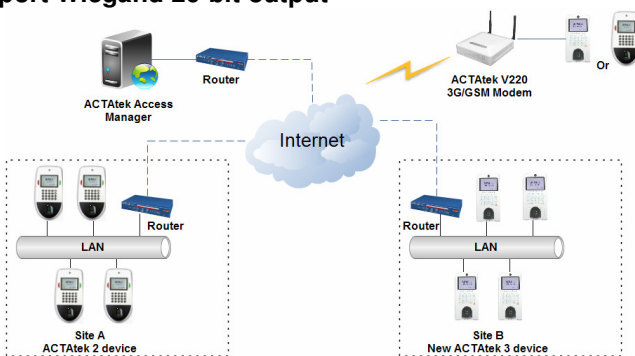

1. Fingerprint only (support 1: 3,000 users Auto-match) 2. Smart Card only or Barcode only

3. Smart Card + Fingerprint or Barcode + Fingerprint 4. ID + Fingerprint, and 5. ID + PIN.

- **Built-in Video/CMOS camera for Video Surveillance** (optional)
- **Support Multi-lingual interface (LCD & Web)**
- **Support Wiegand 26-bit output**

FC CE SASO

IEC60950 IP 65 CASING

**FROST & SULLIVAN**  
"2010 World Biometrics Vertical Market Penetration Leadership Award"

Figure: Typical Network Connection Diagram