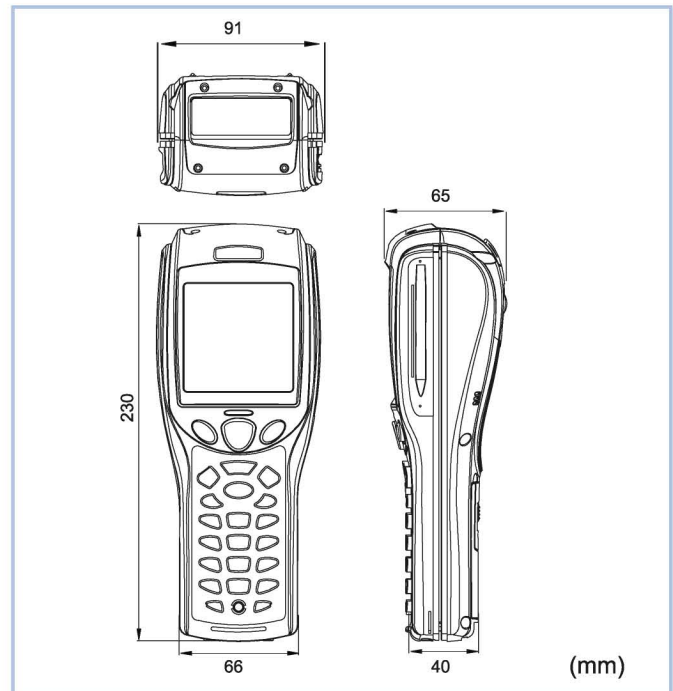

Dimensions

Size:	230mm (L) x 91mm (W) x 65mm (H)
Weight:	600g (Approximately)
Material:	Rubber and ABS

General Characteristics

CPU:	32-bit CMOS
Program memory:	2MB flash memory
Data memory:	Standard 2MB SRAM Optional memory card, 4/8 MB SRAM
Display:	3", 160x160 pixels FSTN LCD 26 chars. x 19 lines (small font) or 20 chars. x 9 lines (large font) White LED backlight Touch screen
Signature capture:	Optional heater for freezer applications
Keypad:	24/44 Alphanumeric keys with LED Backlit

Pistol grip

Gang charger: charges up to 4 battery packs

Dimensions

VIC COMPUTER (HK) CO., LTD.
域士電腦(香港)有限公司

Tel: (852) 2725 1612
Fax: (852) 2725 0766
Email: Sales@VIC.HK
http://VIC.HK